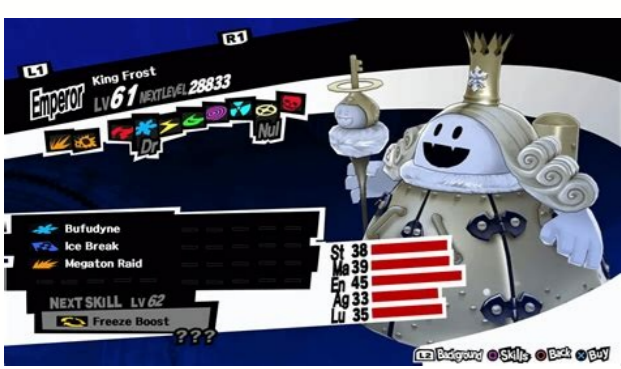

Persona 5 frost

King frost persona 5 royal weakness. Persona 5 king frost weakness. King frost persona 5 strikers. How to fuse king frost persona 5 strikers. Persona 5 king frost location. Persona 5 king frost negotiation. Persona 5 king frost mementos. Persona 5 strikers king frost fusion.